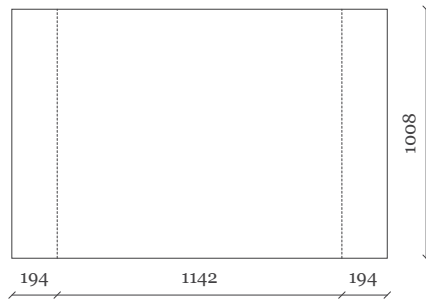

Colours (Can differ from real samples)

RAL 3001

RAL 9005

RAL 9010