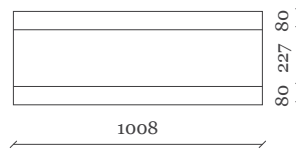

Colours (Can differ from real samples)

RAL 3001

RAL 9005

RAL 9010