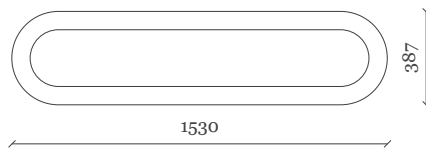

Colours (Can differ from real samples)

RAL 3001

RAL 9005

RAL 9010