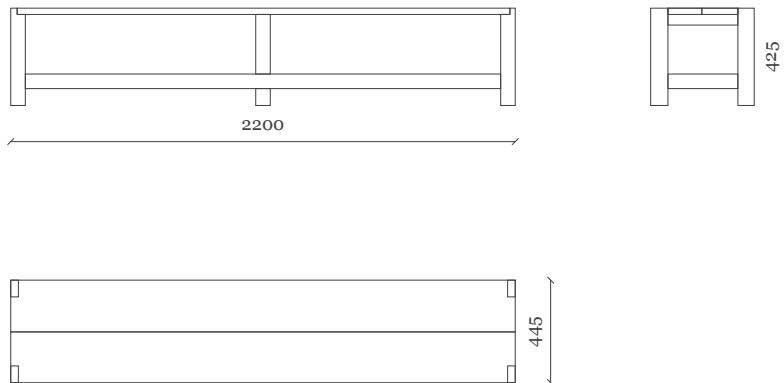

Colours (Can differ from real samples)

RAL 3001

RAL 7037

RAL 7047

RAL 9003

RAL 9005

RAL 9010

Oak

Afzelia