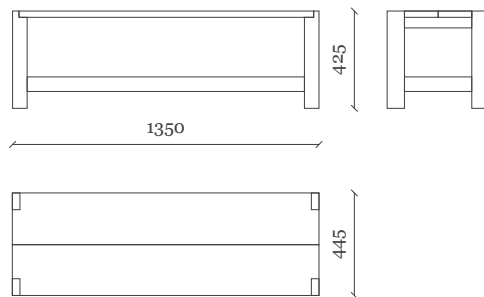

### Bench Small

Use: Indoor or Outdoor

Materials: Wood, Oak, Afzelia

Finishes: Varnished Oak or Lacquered Wood (Indoor)

Afzelia, Natural or Lacquered (Outdoor)

Colours (Can differ from real samples)

RAL 3001