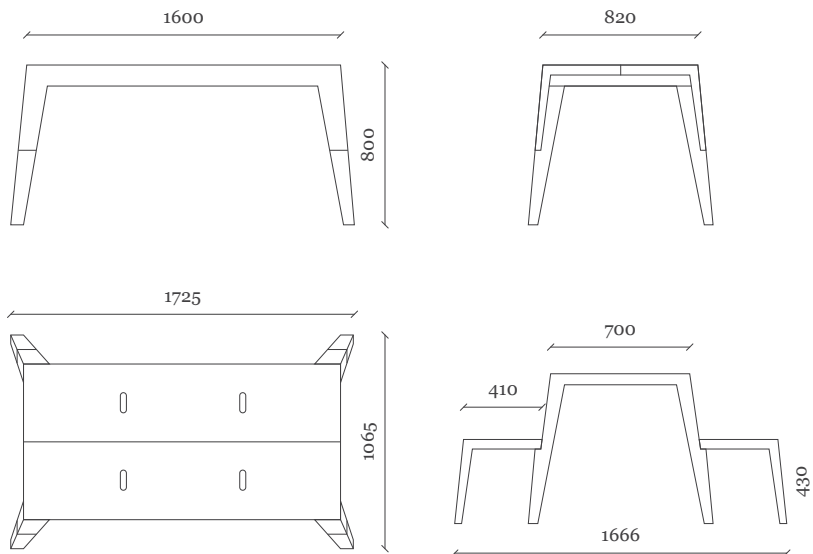

FELD®

Etcetera
Table
Bram Boo

Etcetera

Bram Boo

Etcetera is a great convertible table for indoor or outdoor use.

Use it as a table, a breakfast table, a garden table, a picnic table, a dining table, a working desk. The lacquered aluminium structure of the table makes it light, strong and beautiful. The play with Felt cushions and place mats are available for extra comfort.

The table with benches are delivered in a box. The legs are easily assembled with 8 screws. The table and benches can also be secured into the floor.

—
Table w/ Bench
 Use: Indoor & Outdoor
 Materials: Aluminium
 Finishes: Lacquered