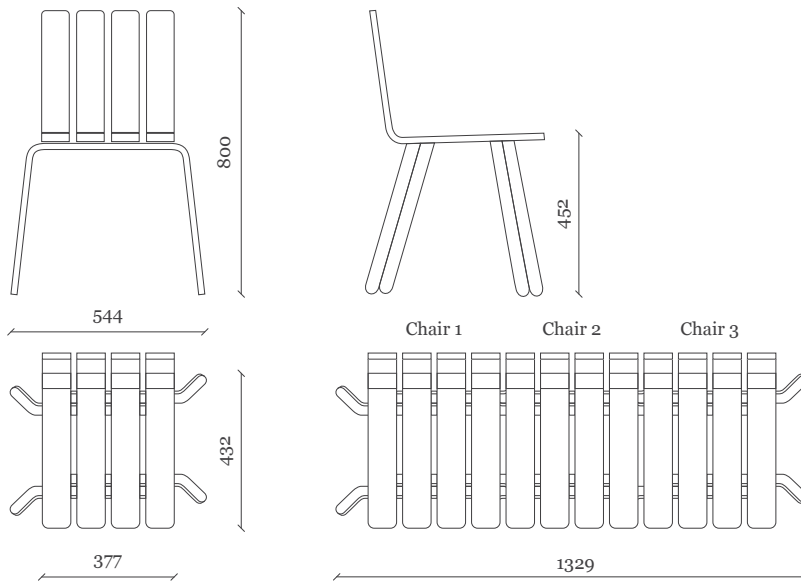

Fence

Alain Berteau

Fence is a technical achievement resulting in a collection of a chair and a table.

One identical profile, 4 narrow cuts for the legs, 4 large cuts for the seat. The chairs and tables are linkable and stackable.

Indoor and outdoor versions are available: The indoor version is in beech wood with beech or oak veneer, the outdoor version is in robinia wood with teak veneer. Natural wood, stained, varnished and lacquered versions.

The collection is delivered in triangular boxes and easy to assemble with just 8 screws for the chair, and 28 screws for the table.

Chair

Use: Indoor & Outdoor

Materials: Beech or Oak Plywood

Finishes: Natural, Varnished, Stained, Lacquered

Colours (Can differ from real samples)