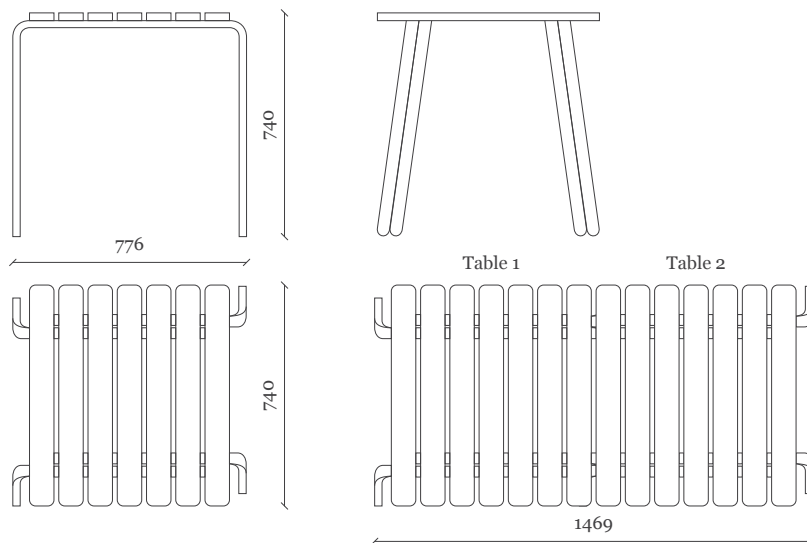

FELD®

Fence
Table
Alain Berteau

Fence

Alain Berteau

Fence is a technical achievement resulting in a collection of a chair and a table.

One identical profile, 4 narrow cuts for the legs, 4 large cuts for the seat. The chairs and tables are linkable and stackable.

The collection is delivered in triangular boxes and easy to assemble with just 8 screws for the chair, and 28 screws for the table.

—

Table

Use: Indoor & Outdoor

Materials: Beech or Oak Plywood

Finishes: Natural, Varnished, Stained, Lacquered