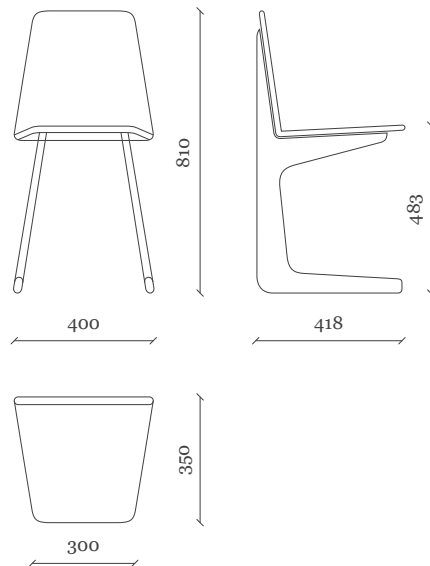

FELD®

Instant
Side Chair
Alain Berteau

Instant

Alain Berteau

The original puzzle-like chair, machine-cutted from birch plywood panel.

The chairs are delivered in ultra-flat boxes and are equipped with a suitcase like handle.

Easy user-assembly with 8 screws.

Side Chair

Use: Indoor

Materials: Birch plywood

Finishes: Natural, Varnished or Lacquered

Colours (Can differ from real samples)

RAL 2004

RAL 3001