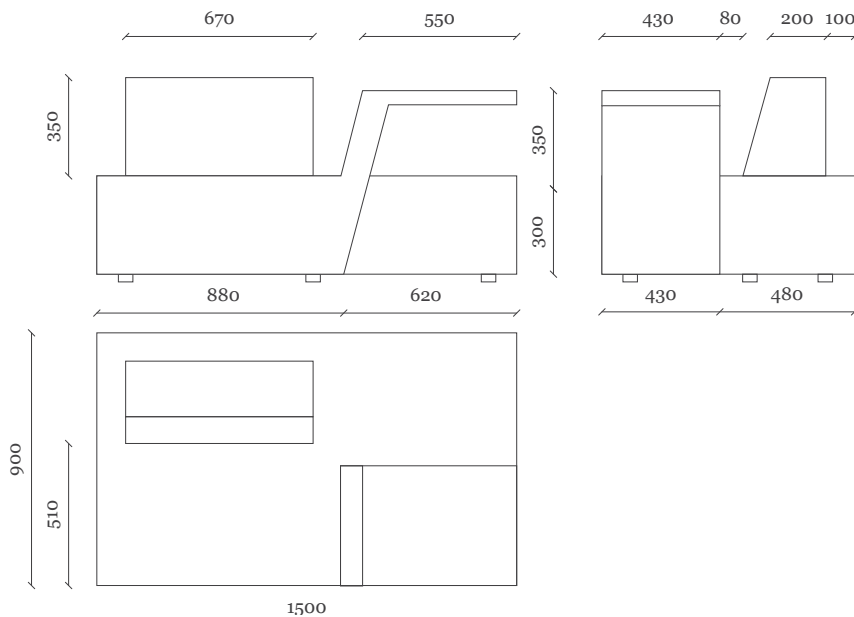

Colours (Can differ from real samples)

Fabric