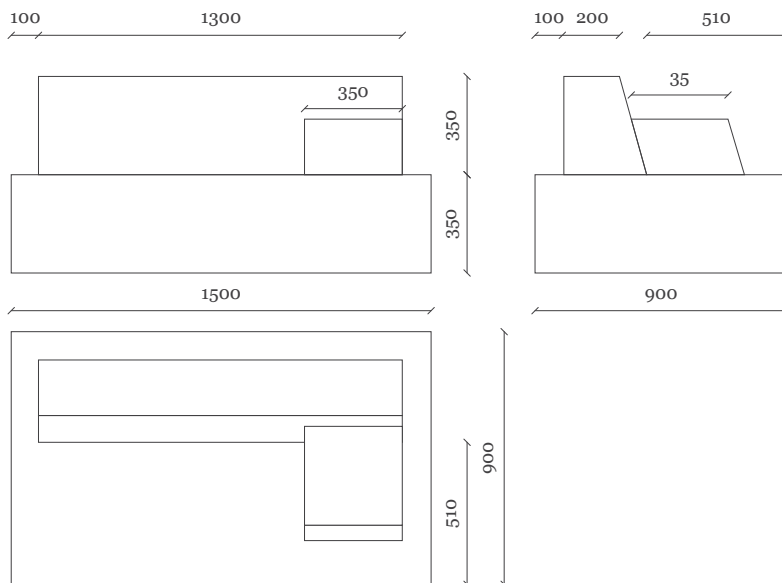

Colours (Can differ from real samples)

Fabric