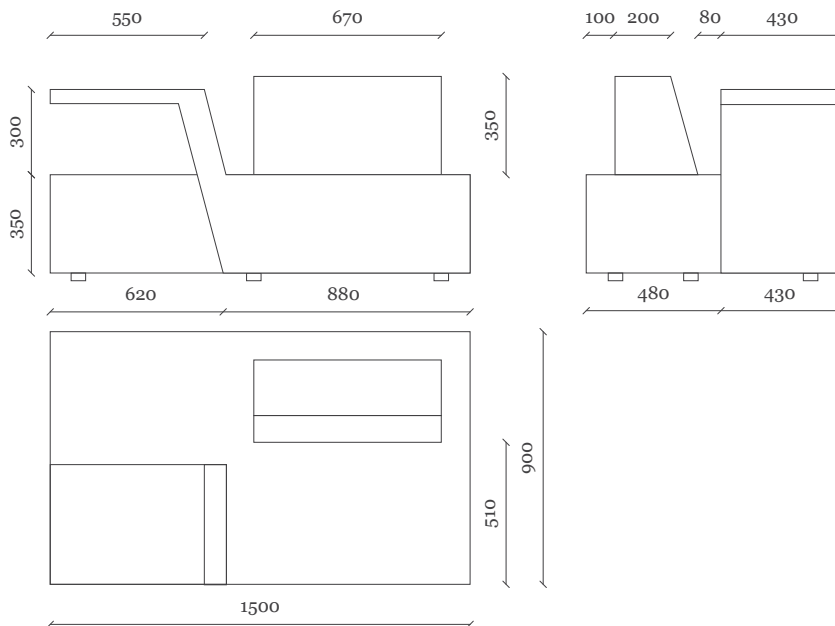

Colours (Can differ from real samples)

Fabric