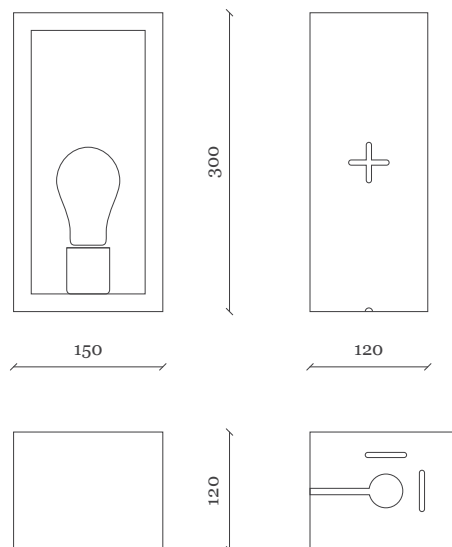

The lamp is packed in a box.
Hanging profile included.
Light bulb max 25 Watt.

—

Lamp

Use: Indoor

Materials: MDF, Mirror

Finishes: Lacquered

Colours (Can differ from real samples)

RAL 3001