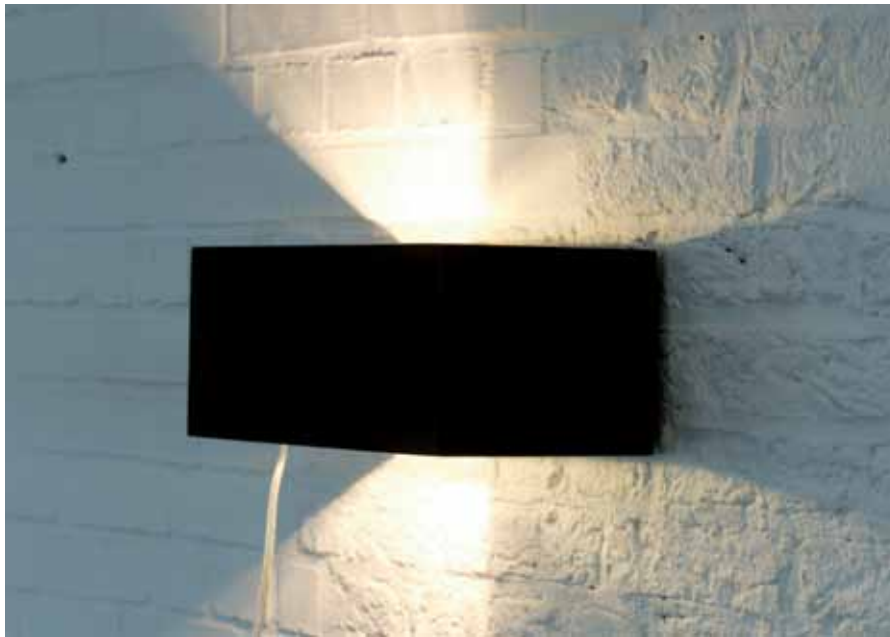

FELD®

One, Two Three
Lamp
Xavier Luisetto

One, Two, Three

Xavier Luisetto

A versatile dimmable lamp to be used standing or wall-mounted..

Made in lacquered mdf and available in white, black and red. Soon also available in plain wood.

The lamp is packed in a box.
Hanging profile included.
Light bulb max 25 Watt.

—

Lamp

Use: Indoor

Materials: MDF, Mirror

Finishes: Lacquered

Colours (Can differ from real samples)

RAL 3001