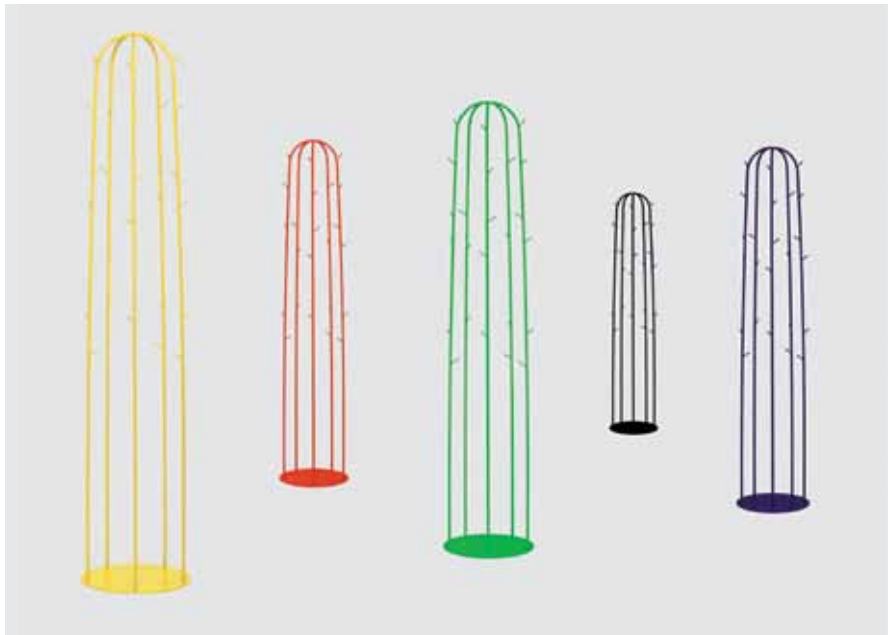

FELD®

San Pedro
Coathanger
Stefan Schöning

San Pedro

Stefan Schöning

San Pedro is the name of a cactus that grows and grows until it falls over due to its own weight. Then he'll take root to start growing again. This 'self-recycling' capacity serves as a metaphor for the function of this coat hanger: to welcome people again and again. To make the most of the coat hanger spatially, the needles on the ribs are also turned inwards.

--

Coathanger

Use: Indoor

Materials: Steel

Finishes: Lacquered

Colours (Can differ from real samples)

RAL 1023

RAL 3020