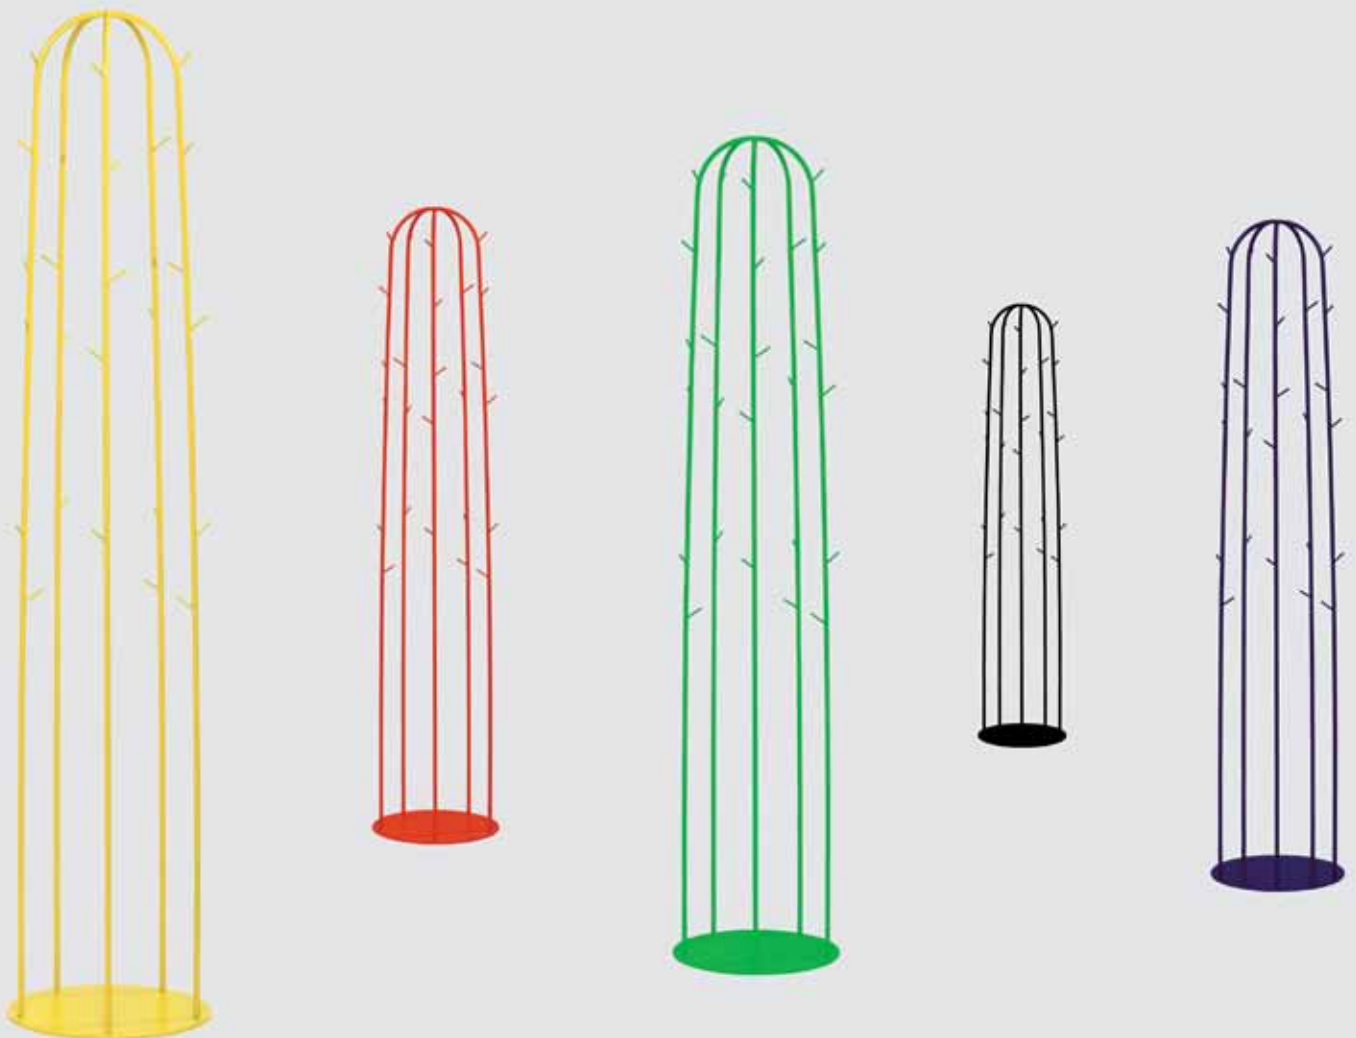

FELD®

San Pedro
Coathanger
Stefan Schöning

San Pedro

Stefan Schöning

San Pedro is the name of a cactus that grows and grows until it falls over due to its own weight. Then he'll take root to start growing again. This 'self-recycling' capacity serves as a metaphor for the function of this coat hanger: to welcome people again and again. To make the most of the coat hanger spatially, the needles on the ribs are also turned inwards.

--

Coathanger

Use: Indoor

Materials: Steel

Finishes: Lacquered

Colours (Can differ from real samples)

RAL 1023

RAL 3020

RAL 5017

RAL 6024

RAL 9005

RAL 9010