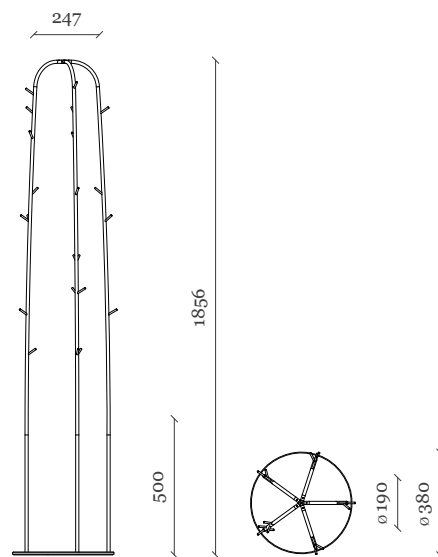

Colours (Can differ from real samples)

RAL 1023

RAL 3020

RAL 5017

RAL 6024

RAL 9005

RAL 9010