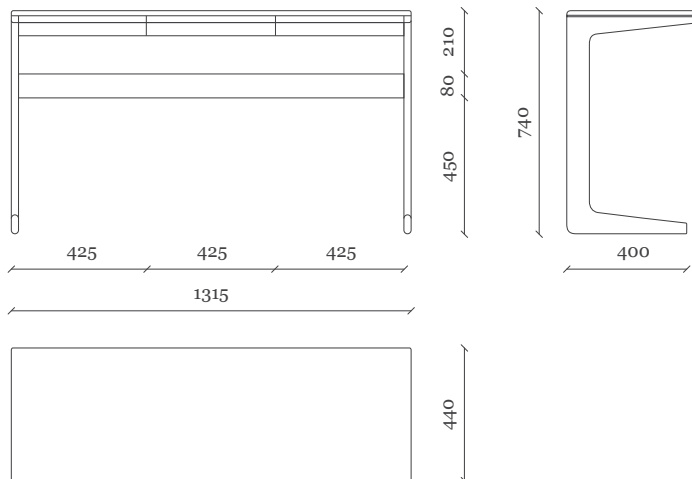

FELD®

Shift
Console
Alain Berteau

Shift

Alain Berteau

Shift is a system of consoles, desks and tables.

Merging cabinetmaking and ultramodern digital cutting with durable panels resulted in a unprecedented collection, answering to any home and office needs. Shift features convenient hidden drawers and a structural beam for cable management.

The furniture is flat packed and is easily assembled.

Console (3 drawers)

Use: Indoor

Materials: HPL Panels

Finishes: Lacquered

Colours (Can differ from real samples)

RAL 3001

RAL 9005

RAL 9010

NCS 6502-B

NCS 7005-Y20R

Shift

Alain Berteau

Shift is a system of consoles, desks and tables.

Merging cabinetmaking and ultramodern digital cutting with durable panels resulted in a unprecedented collection, answering to any home and office needs. Shift features convenient hidden drawers and a structural beam for cable management.