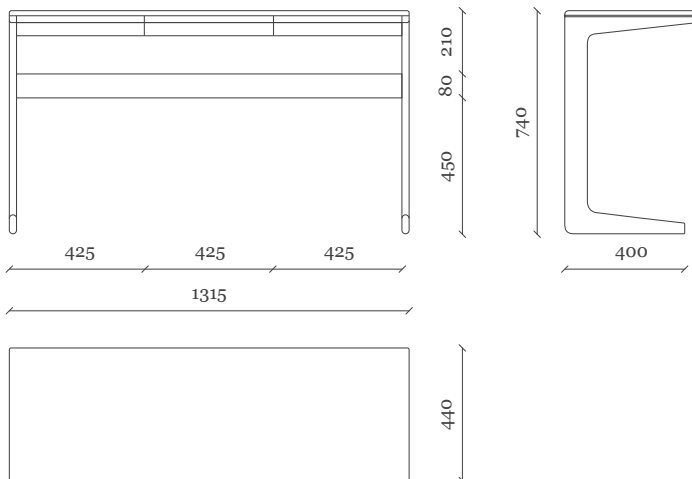

Shift

Alain Berteau

Shift is a complete new system of consoles, desks, shelves and tables.

Merging cabinetmaking and ultramodern digital cutting with long-lasting materials resulted in a precedent collection, answering to all home and office needs. A multitude of applications. Each structure profile of the different items of the Shift collection include convenient hidden drawers and the structural beam can be used for cable management.

The whole system is made out of thick massive laminate panel, and will soon also be available in oak veneered plywood. This massive laminate is composed out of compressed papers in resins, and is hard like stone. The natural colour is a warm, cloudy brown. The drawers are in metal.

The collection comes in unfinished, varnished and lacquered versions.

The furniture is packed in flat pack and is easily assembled in no time with screws and one identical profile.

--

Console (3 drawers)

Use: Indoor

Materials: Massive laminate, Oak

Finishes: Varnish, Lacquer

Colours (Can differ from real samples)