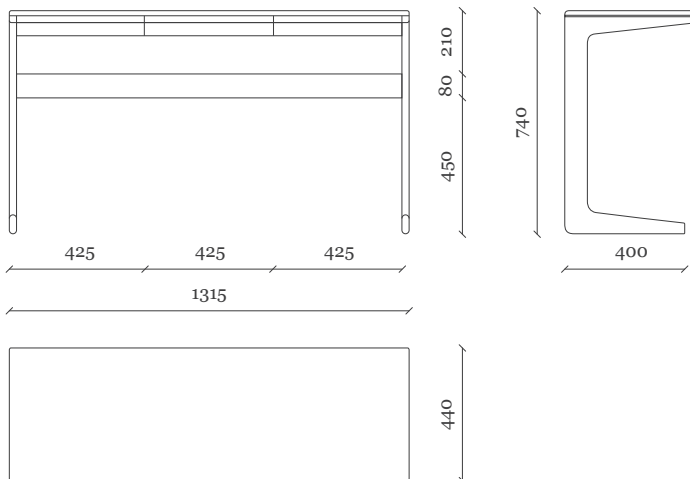

FELD®

Shift
Console
Alain Berteau

Shift

Alain Berteau

Shift is a system of consoles, desks and tables.

Merging cabinetmaking and ultramodern digital cutting with durable panels resulted in a unprecedented collection, answering to any home and office needs. Shift features convenient hidden drawers and structural beam for cable management.

The furniture is flat packed and is easily assembled.

Console (3 drawers)

Use: Indoor
Materials: HPL Panels
Finishes: Lacquered

Colours (Can differ from real samples)

RAL 3001

RAL 9005

RAL 9010

NCS 6502-B

NCS 7005-Y20R

Shift

Alain Berteau

Shift is a system of consoles, desks and tables.

Merging cabinetmaking and ultramodern digital cutting with durable panels resulted in a unprecedented collection, answering to any home and office needs. Shift features convenient hidden drawers and structural beam for cable management.