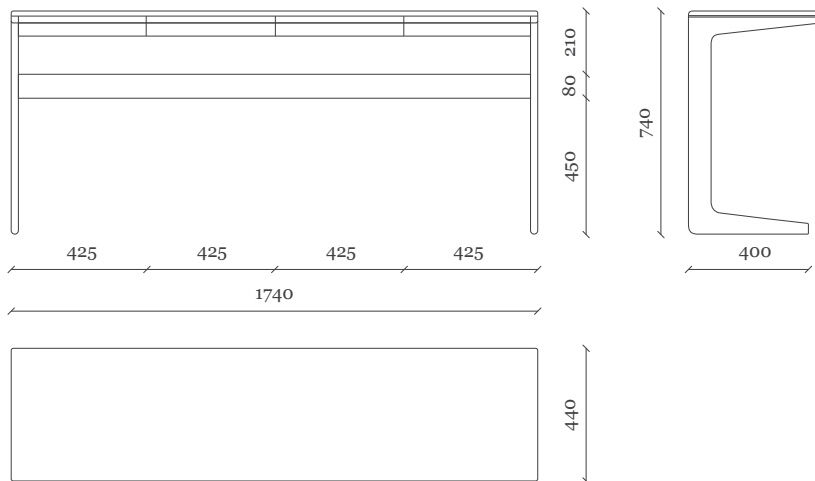

Shift

Alain Berteau

Shift is a system of consoles, desks and tables.

Merging cabinetmaking and ultramodern digital cutting with durable panels resulted in a unprecedented collection, answering to any home and office needs. Shift features convenient hidden drawers and a structural beam for cable management.

The furniture is flat packed and is easily assembled.

Console (4 drawers)

Use: Indoor

Materials: HPL Panels

Finishes: Lacquered

Colours (Can differ from real samples)