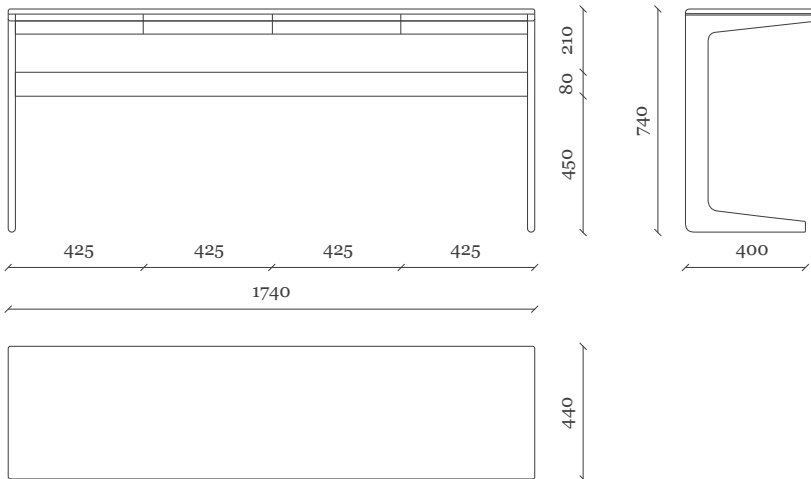

Colours (Can differ from real samples)

RAL 3001

RAL 9005

RAL 9010

NCS 6502-B

NCS 7005-Y20R