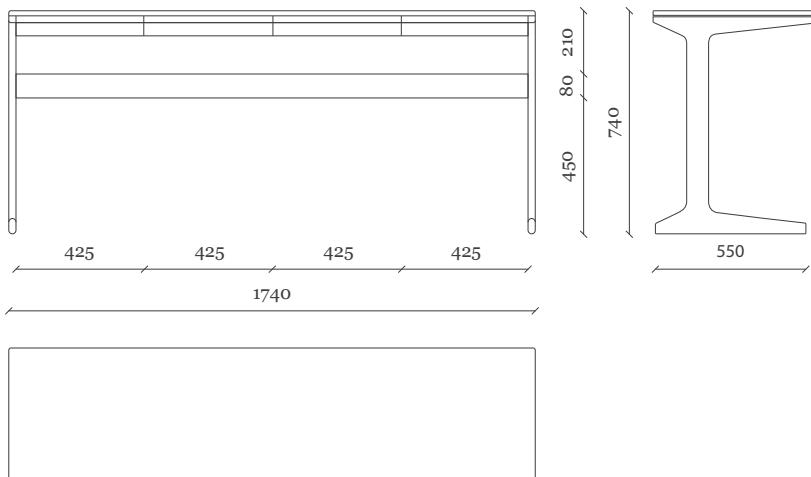

Colours (Can differ from real samples)

RAL 3001

RAL 9005

RAL 9010

NCS 6502-B

NCS 7005-Y20R