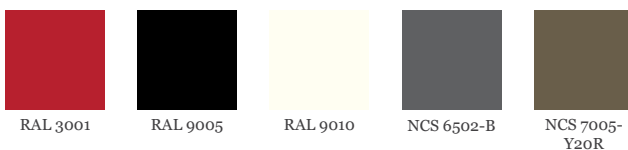

The furniture is flat packed and is easily assembled.

—
Desk (3 drawers)
 Use: Indoor
 Materials: HPL Panels
 Finishes: Lacquered

Colours (Can differ from real samples)

Shift

Alain Berteau

Shift is a system of consoles, desks and tables.