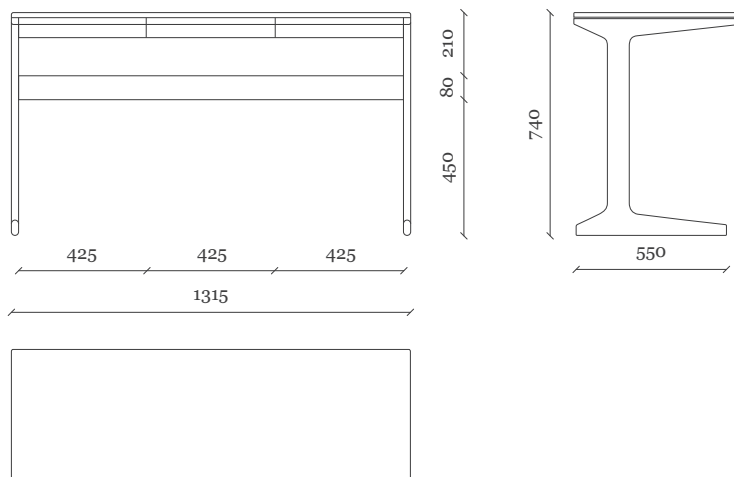

Colours (Can differ from real samples)

RAL 3001

RAL 9005

RAL 9010

NCS 6502-B

NCS 7005-Y20R