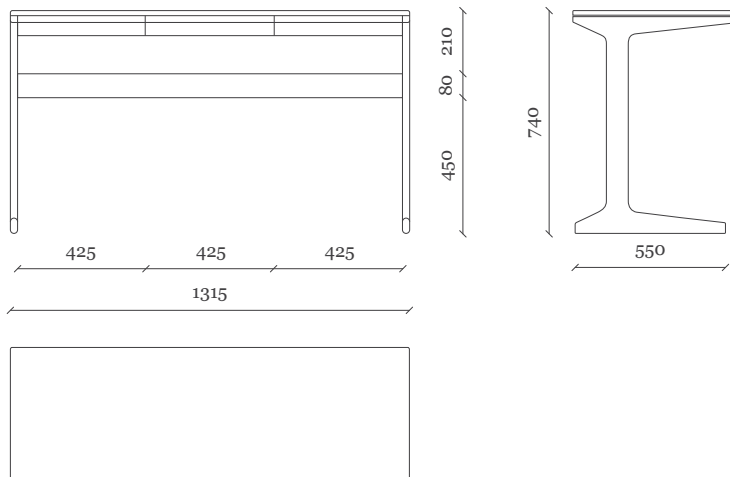

FELD®

Shift
Desk
Alain Berteau

Shift

Alain Berteau

Shift is a system of consoles, desks and tables.

Merging cabinetmaking and ultramodern digital cutting with durable panels resulted in a unprecedented collection, answering to any home and office needs. Shift features convenient hidden drawers and a structural beam for cable management.

The furniture is flat packed and is easily assembled.

—
Desk (3 drawers)
 Use: Indoor
 Materials: HPL Panels
 Finishes: Lacquered

Colours (Can differ from real samples)

Shift

Alain Berteau

Shift is a system of consoles, desks and tables.