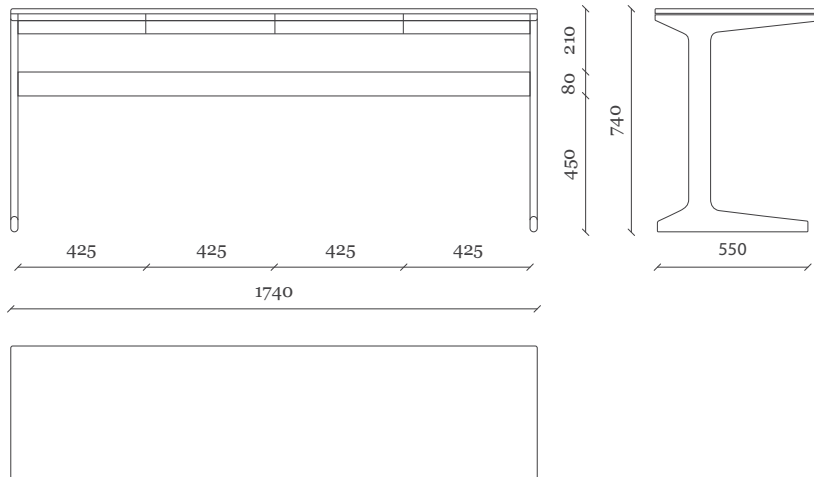

Shift

Alain Berteau

Shift is a system of consoles, desks and tables.

Merging cabinetmaking and ultramodern digital cutting with durable panels resulted in a unprecedented collection, answering to any home and office needs. Shift features convenient hidden drawers and a structural beam for cable management.

The furniture is flat packed and is easily assembled.

—
Desk (4 drawers)
Use: Indoor
Materials: HPL Panels
Finishes: Lacquered

Colours (Can differ from real samples)