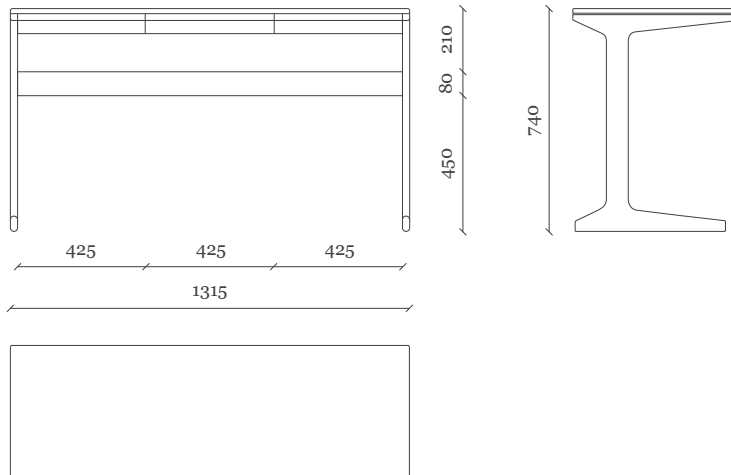

Shift

Alain Berteau

Shift is a complete new system of consoles, desks, shelves and tables.

Merging cabinetmaking and ultramodern digital cutting with long-lasting materials resulted in a precedent collection, answering to all home and office needs. A multitude of applications. Each structure profile of the different items of the Shift collection include convenient hidden drawers and the structural beam can be used for cable management.

The whole system is made out of thick massive laminate panel, and will soon also be available in oak veneered plywood. This massive laminate is composed out of compressed papers in resins, and is hard like stone. The natural colour is a warm, cloudy brown. The drawers are in metal. The collection comes in unfinished, varnished and lacquered versions.

The furniture is packed in flat pack and is easily assembled in no time with screws and one identical profile.

--

Desk (3 drawers)

Use: Indoor

Materials: Massive laminate, Oak

Finishes: Varnish, Lacquer

Colours (Can differ from real samples)