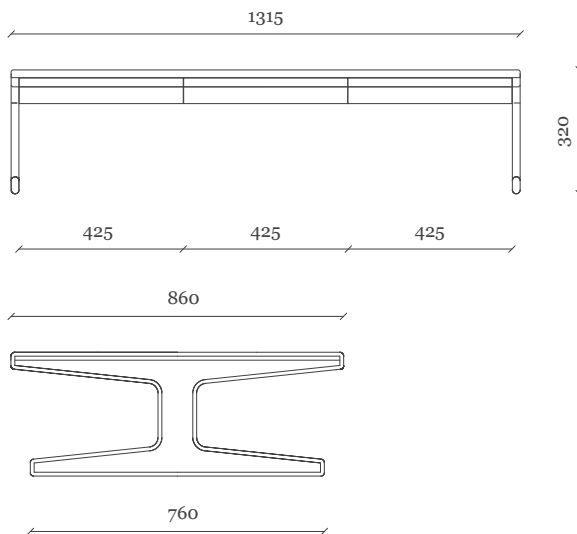

The furniture is flat packed and is easily assembled.

—

Low Table (6 drawers)

Use: Indoor

Materials: HPL Panels

Finishes: Lacquered

Colours (Can differ from real samples)

RAL 3001