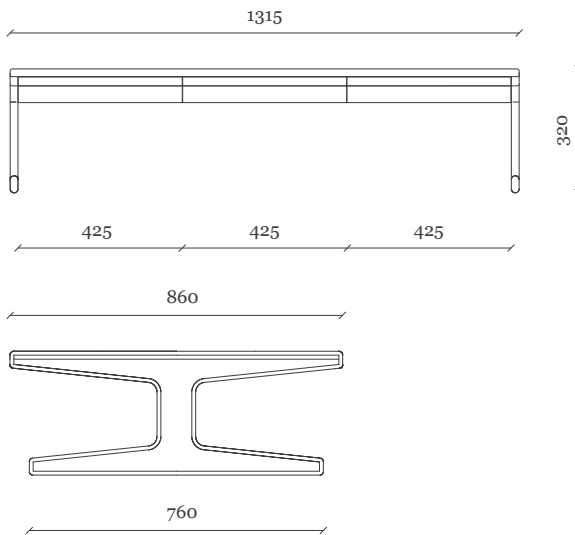

NCS 7005-Y20R

Shift

Alain Berteau

Shift is a system of consoles, desks and tables.

Merging cabinetmaking and ultramodern digital cutting with durable panels resulted in a unprecedented collection, answering to any home and office needs. Shift features convenient hidden drawers and structural beam for cable management.

The furniture is flat packed and is easily assembled.

Low Table (6 drawers)

Use: Indoor
Materials: HPL Panels
Finishes: Lacquered

Colours (Can differ from real samples)

RAL 3001

RAL 9005

RAL 9010

NCS 6502-B