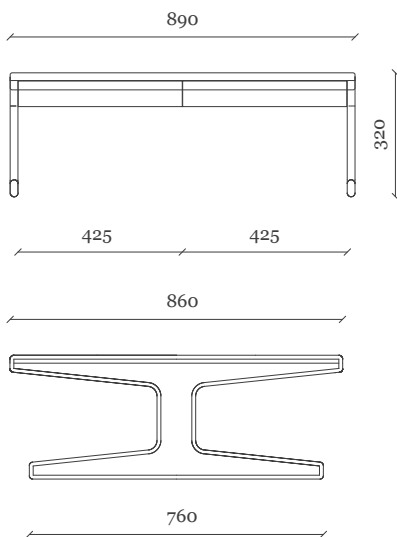

FELD®

Shift
Low Table
Alain Berteau

Shift

Alain Berteau

Shift is a system of consoles, desks and tables.

Merging cabinetmaking and ultramodern digital cutting with durable panels resulted in a unprecedented collection, answering to any home and office needs. Shift features convenient hidden drawers and structural beam for cable management.

The furniture is flat packed and is easily assembled.

Low Table (4 drawers)

Use: Indoor
Materials: HPL Panels
Finishes: Lacquered

Colours (Can differ from real samples)

RAL 3001

RAL 9005

RAL 9010

NCS 6502-B