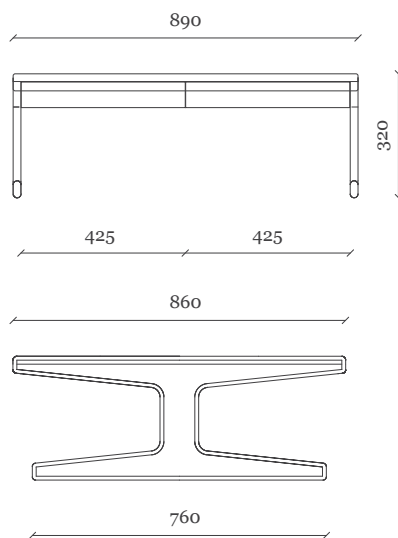

The furniture is flat packed and is easily assembled.

—

Low Table (4 drawers)

Use: Indoor

Materials: HPL Panels

Finishes: Lacquered

Colours (Can differ from real samples)

RAL 3001