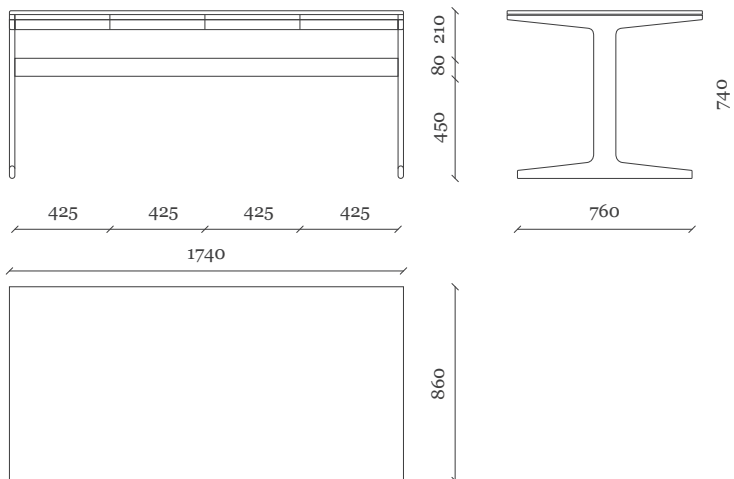

FELD®

Shift
Table
Alain Berteau

Shift

Alain Berteau

Shift is a system of consoles, desks and tables.

Merging cabinetmaking and ultramodern digital cutting with durable panels resulted in a unprecedented collection, answering to any home and office needs. Shift features convenient hidden drawers and structural beam for cable management.

The furniture is flat packed and is easily assembled.

Table (8 drawers)

Use: Indoor

Materials: HPL Panels

Finishes: Lacquered

Colours (Can differ from real samples)

RAL 3001

RAL 9005

RAL 9010

NCS 6502-B

NCS 7005-Y20R

Shift

Alain Berteau

Shift is a system of consoles, desks and tables.

Merging cabinetmaking and ultramodern digital cutting with durable panels resulted in a unprecedented collection, answering to any home and office needs. Shift features convenient hidden drawers and structural beam for cable management.