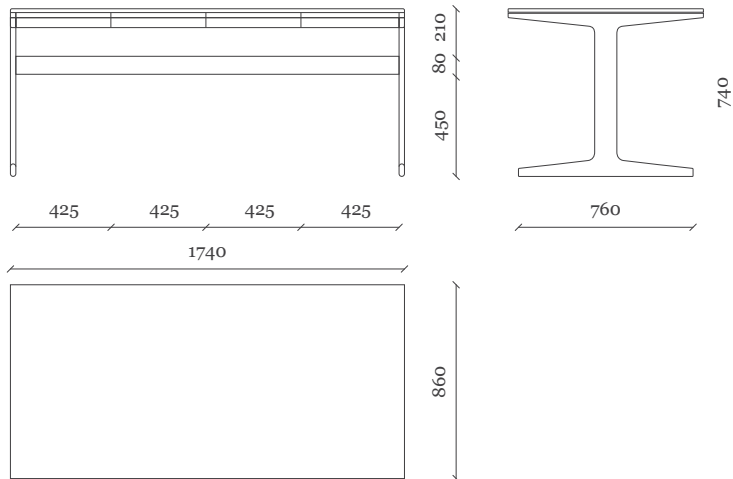

Shift

Alain Berteau

Shift is a system of consoles, desks and tables.

Merging cabinetmaking and ultramodern digital cutting with durable panels resulted in a unprecedented collection, answering to any home and office needs. Shift features convenient hidden drawers and a structural beam for cable management.

The furniture is flat packed and is easily assembled.

Table (8 drawers)

Use: Indoor

Materials: HPL Panels

Finishes: Lacquered

Colours (Can differ from real samples)