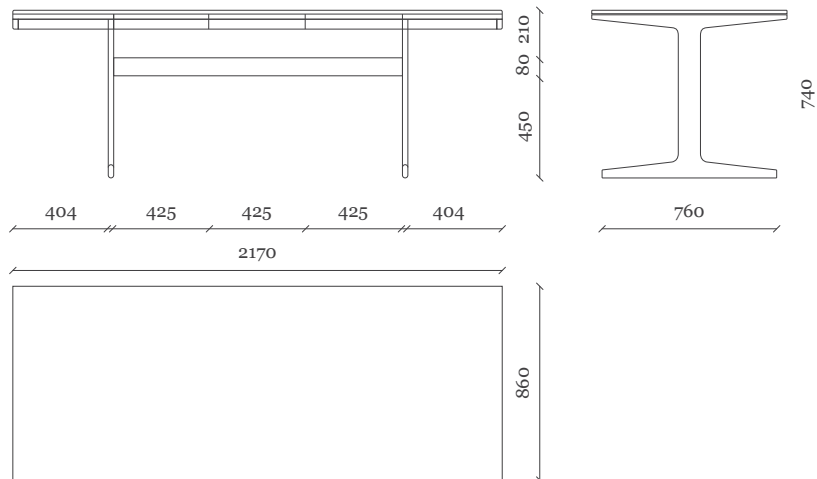

Shift

Alain Berteau

Shift is a system of consoles, desks and tables.

Merging cabinetmaking and ultramodern digital cutting with durable panels resulted in a unprecedented collection, answering to any home and office needs. Shift features convenient hidden drawers and a structural beam for cable management.

The furniture is flat packed and is easily assembled.

Table (10 drawers)

Use: Indoor

Materials: HPL Panels

Finishes: Lacquered

Colours (Can differ from real samples)