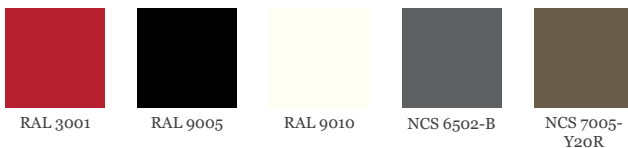

### Table (8 drawers)

Use: Indoor

Materials: HPL Panels

Finishes: Lacquered

Colours (Can differ from real samples)