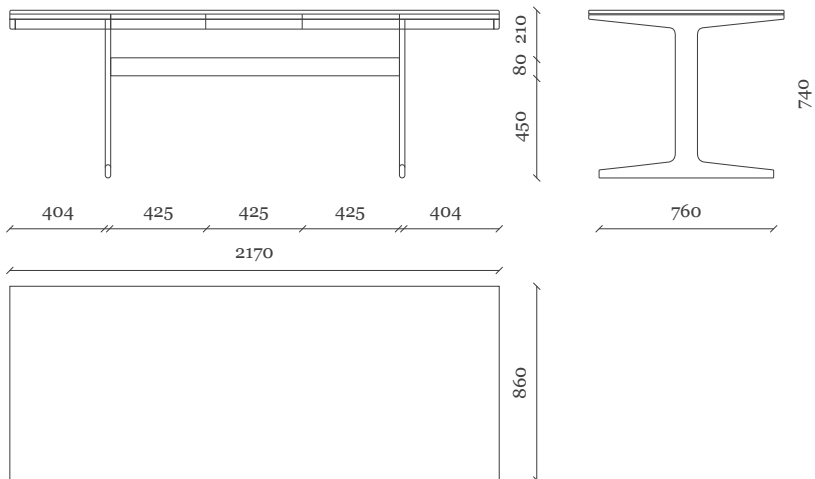

Colours (Can differ from real samples)

RAL 3001

RAL 9005

RAL 9010

NCS 6502-B

NCS 7005-Y20R