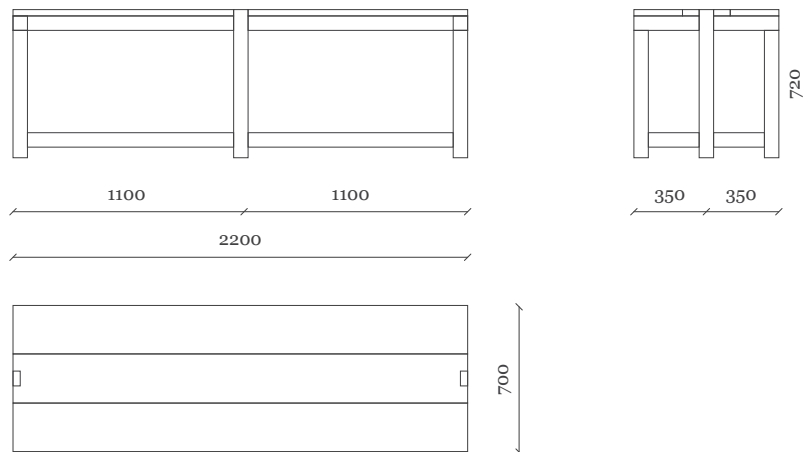

### Table

Use: Indoor or Outdoor

Materials: Wood, Oak, Afzelia

Finishes: Varnished Oak or Lacquered Wood (Indoor)

Afzelia, Natural or Lacquered (Outdoor)

Colours (Can differ from real samples)

RAL 3001

RAL 7037