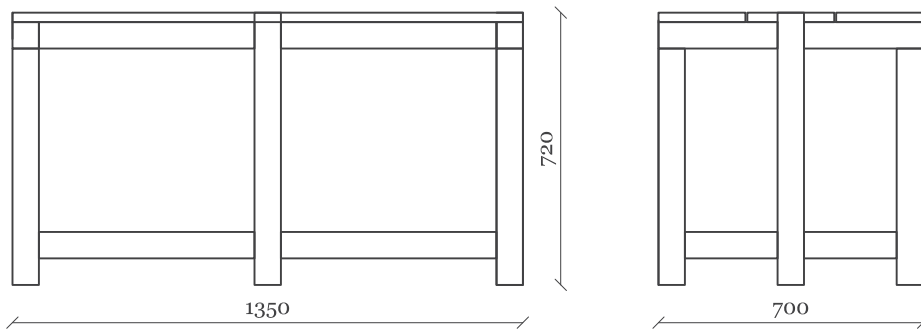

### Small Table

Use: Indoor or Outdoor

Materials: Iroko

Finishes: Varnished or Laquered

Accessories: Protective Cover

Colours (Can differ from real samples)

Iroko

RAL 3001