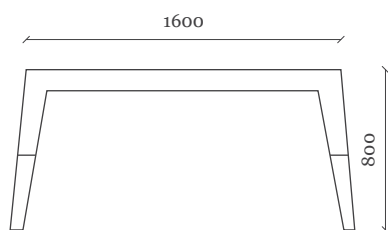

New! Protective cover