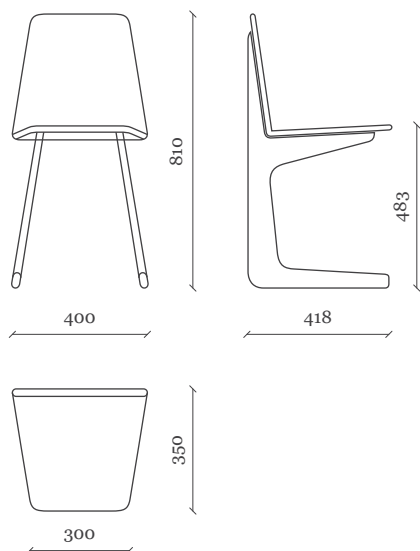

FELD®

Instant
Side Chair
Alain Berteau

Instant

Alain Berteau

The original puzzle-like chair, machine-cut from birch plywood panel.

The chairs are delivered in ultra-flat boxes equipped with a suitcase like handle.

Easy user assembly with 8 screws.

--

Side Chair

Use: Indoor & Outdoor

Materials: Birch Plywood

Finishes: Natural, Varnished or Lacquered

Colours (Can differ from real samples)

Birch