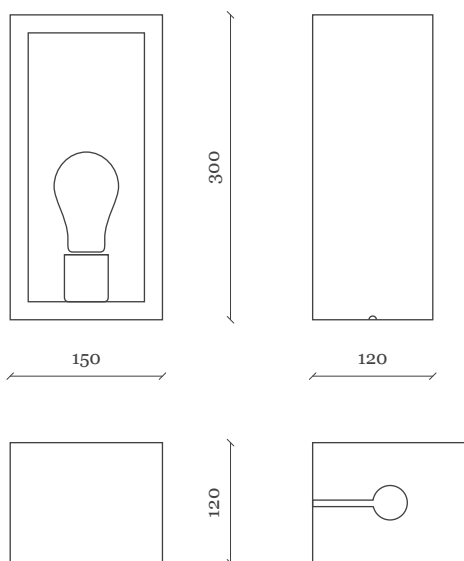

### Lamp

Use: Indoor

Materials: MDF, Mirror

Finishes: Lacquered

RAL 3001

RAL 9005

RAL 9010