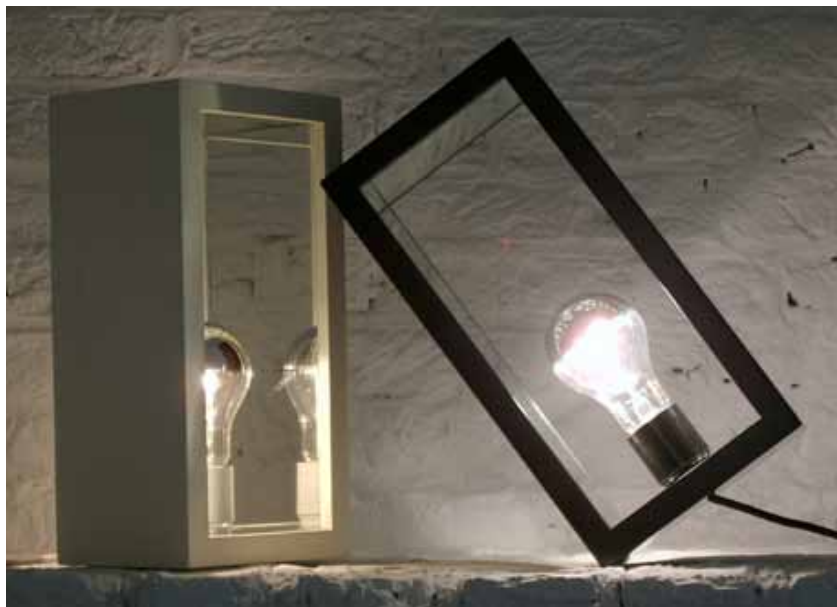

# FELD®

**One, Two, Three**  
*Lamp*  
Xavier Luisetto

## One, Two, Three

Xavier Luisetto

A versatile, dimmable lamp to be used standing or wall-mounted...

Made in lacquered MDF and available in white, black and red.

--

### Lamp

Use: Indoor

Materials: MDF, Mirror

Finishes: Lacquered

RAL 3001

RAL 9005

RAL 9010