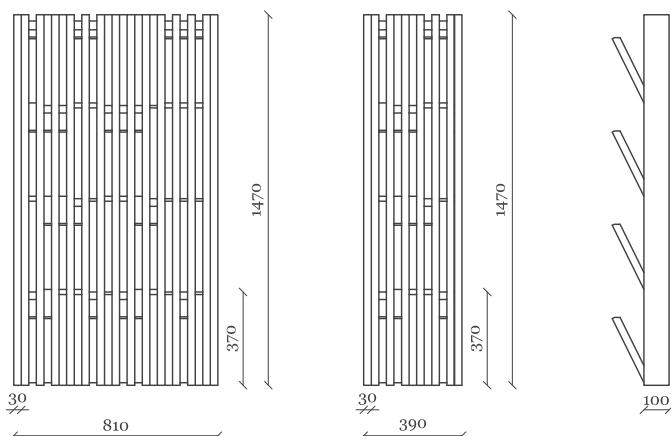

Colours (Can differ from real samples)