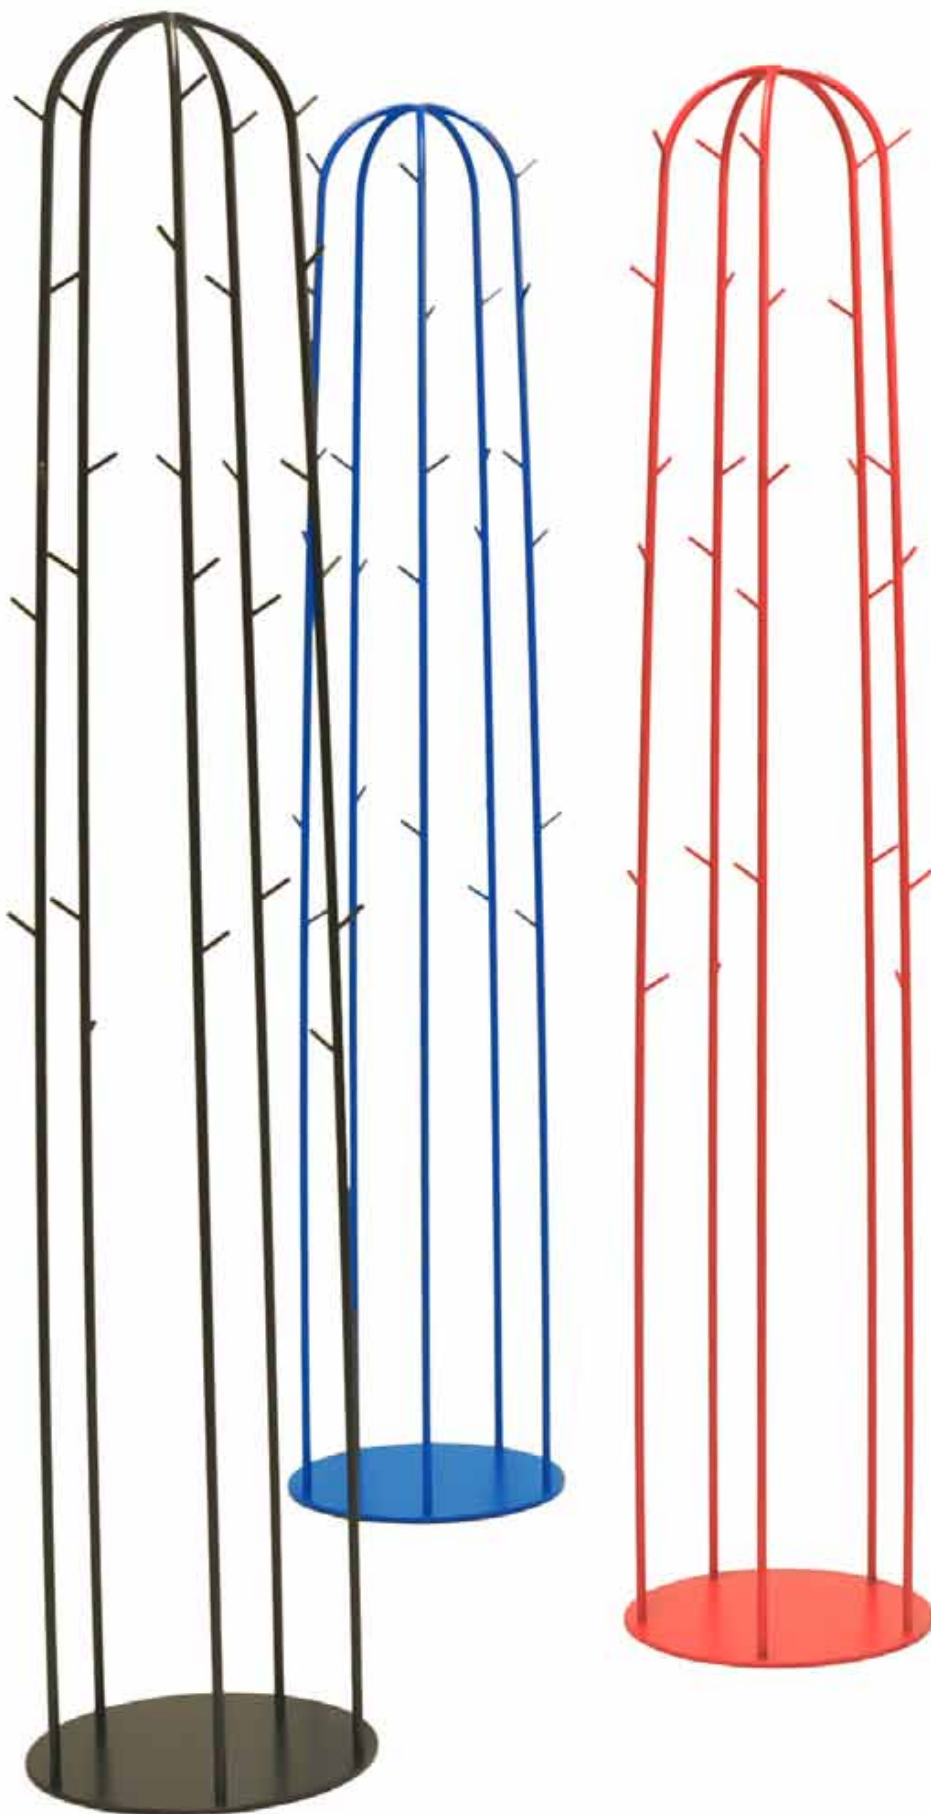

FELD®

San Pedro
Coathanger
Stefan Schöning

San Pedro

Stefan Schöning

San Pedro is the name of a cactus that grows and grows until it falls over due to its own weight. Then he'll take root to start growing again.

This 'self-recycling' capacity serves as a metaphor for the function of this coat hanger: to welcome people again and again.

To make the most of the coathanger spatially, the needles on the ribs are also turned inwards.

--

Coathanger

Use: Indoor

Materials: Steel

Finishes: Powder Coated

Colours (Can differ from real samples)