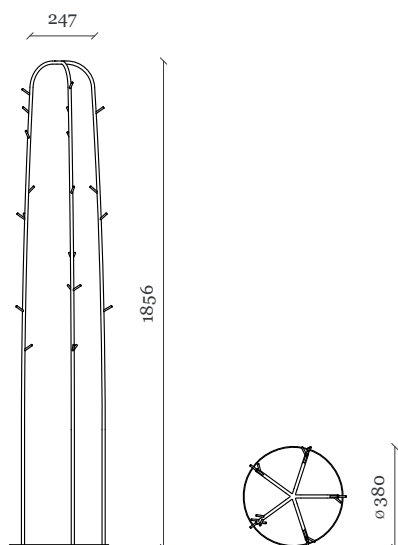

Coathanger

Use: Indoor

Materials: Steel

Finishes: Powder Coated