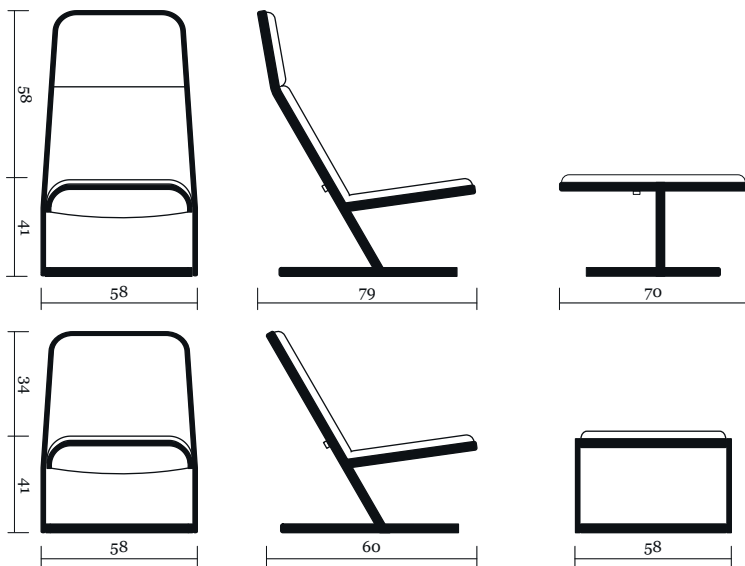

uChair

Sylvain Willenz

The uChair is a smart update of a classic cantilevered typology. Flat oval steel tubing is bent into simple shapes to create an elegant chair upholstered in fabric or leather.

The design is intentionally simple, offering a sober yet sophisticated piece of furniture, waiting areas or at home.

--

Lounge Chair with Ottoman

Use: Indoor

Materials: Steel, Plywood & PU Foam

Finishes: Powder Coated & Upholstered

Colours (Can differ from real samples)

Tonica 111

Tonica 411

Tonica 412

Tonica 512

Leather